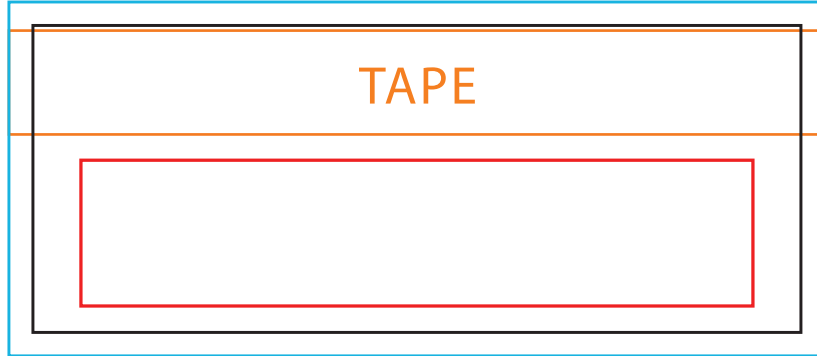

Horizontal Full Color Ribbon Template

1.625" x 4" (Pinked Sides)

Tape on the Front

The black outline represents the actual ribbon size: 1.625" x 4".

The red outline represents the safe zone where text and logos are placed. There is 0.5" at the top for finishing: 3" x 0.75".

The blue outline represents where the images must be extended 0.125" on all sides for printing that will 'bleed', or go off the edge of the ribbon: 4.5" x 2.25".

The orange outline shows where the tape will go.