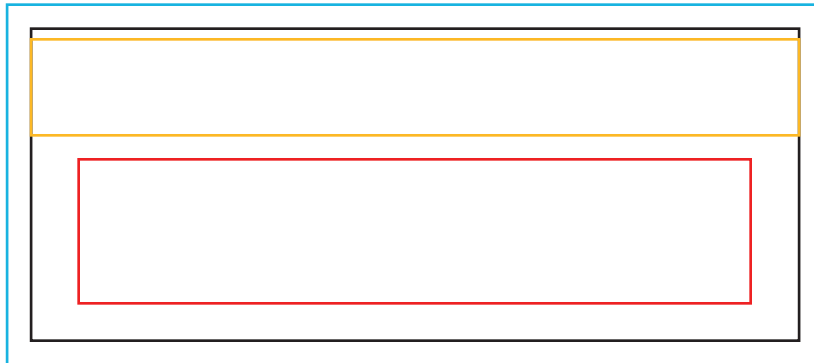

# Full Color Ribbon Template

Horizontal - 1.625" x 4" - Tape on Front

The black outline represents the actual ribbon size: 4" x 1.625".

The blue outline represents the bleed needed for any part of the design that is meant to touch the edge of the ribbon. An additional .125" is needed on all sides.: 4.25" x 1.875".

The red outline represents the allowable area for the content of the ribbon. All text and images that will not get cut off need to stay within this area: 3.5" x .75"

The yellow outline represents the tape. Anything that should not get covered by the tape needs to stay within the RED outline.